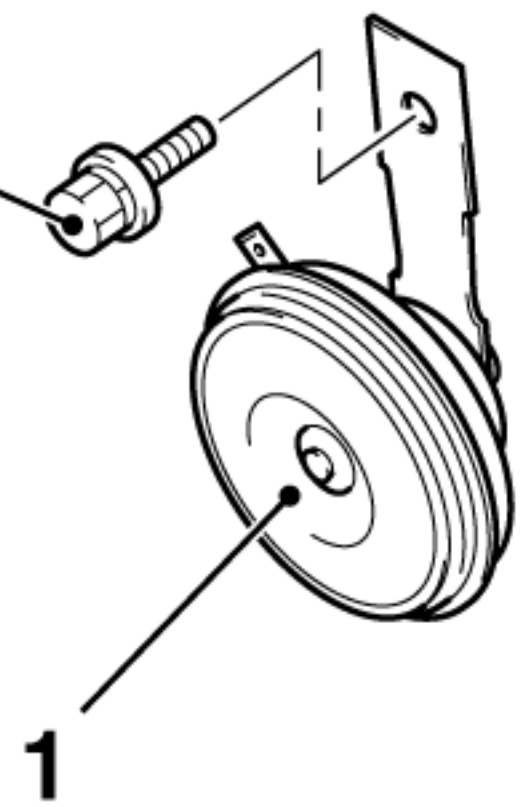

AC507117

Front bumper assembly

Splash shield

Splash shield

18 ± 7 N·m

18 ± 7 N·m