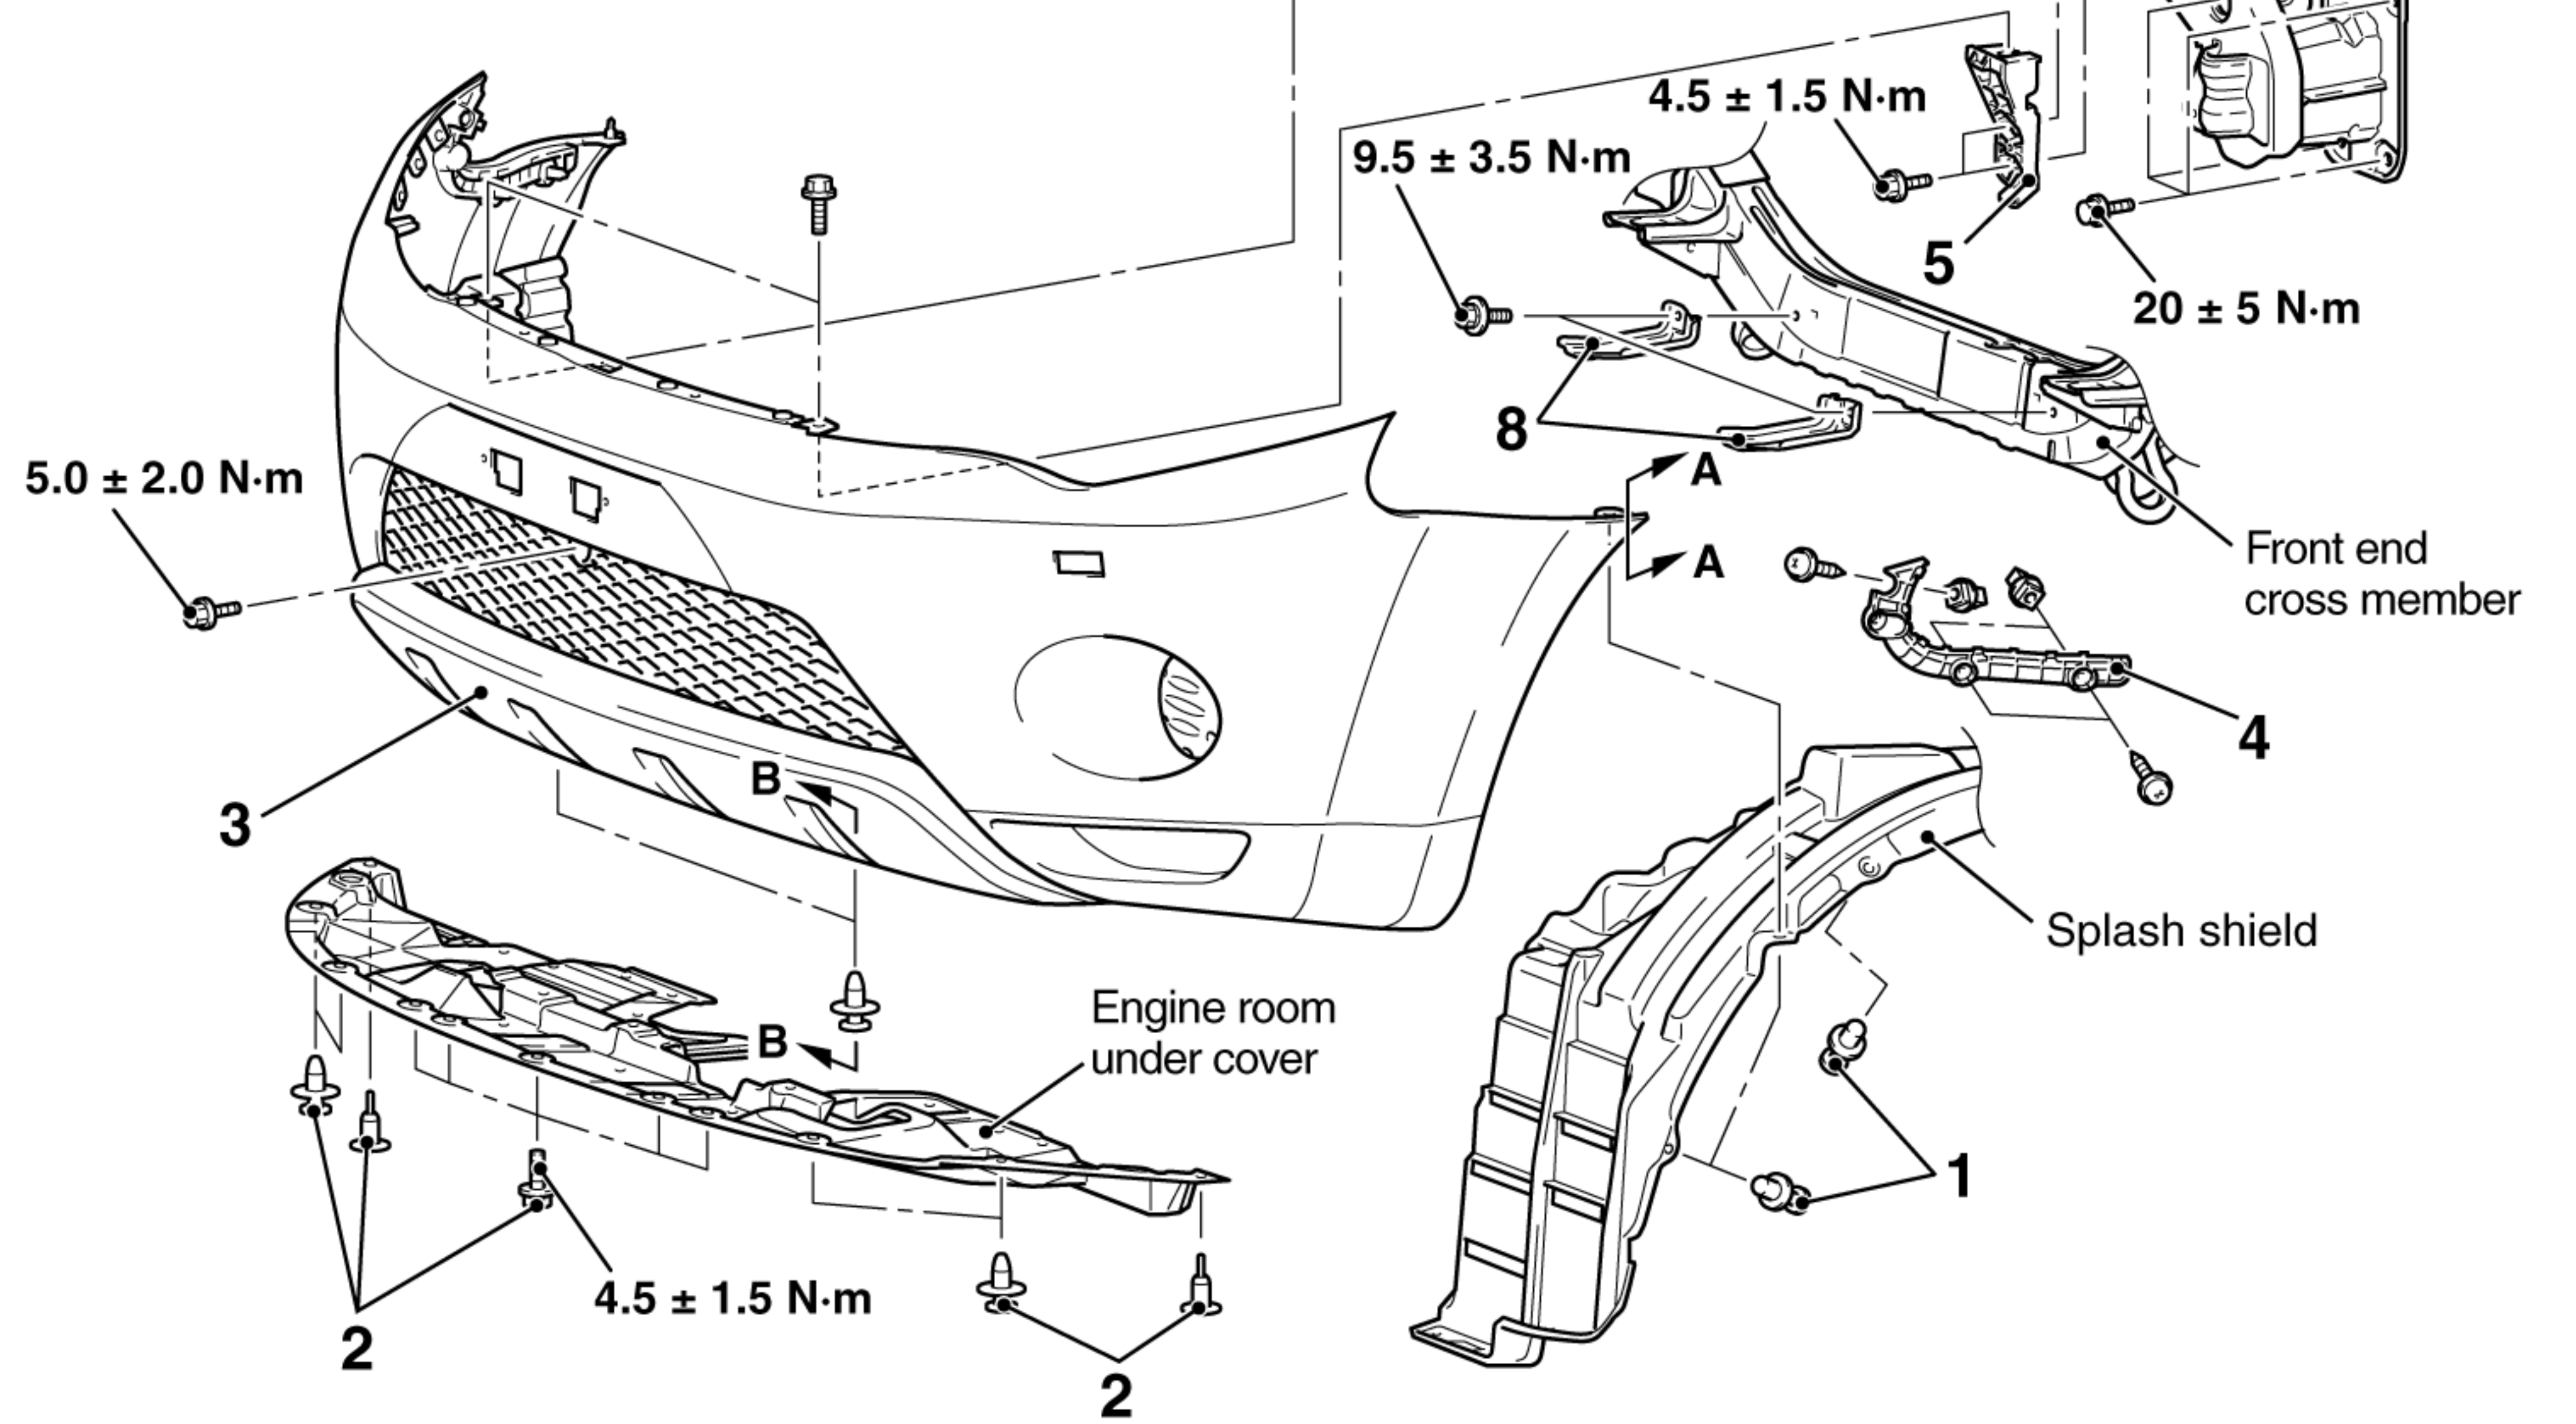

AC507117

Front bumper assembly

Splash shield

Splash shield

18 ± 7 N·m

18 ± 7 N·m