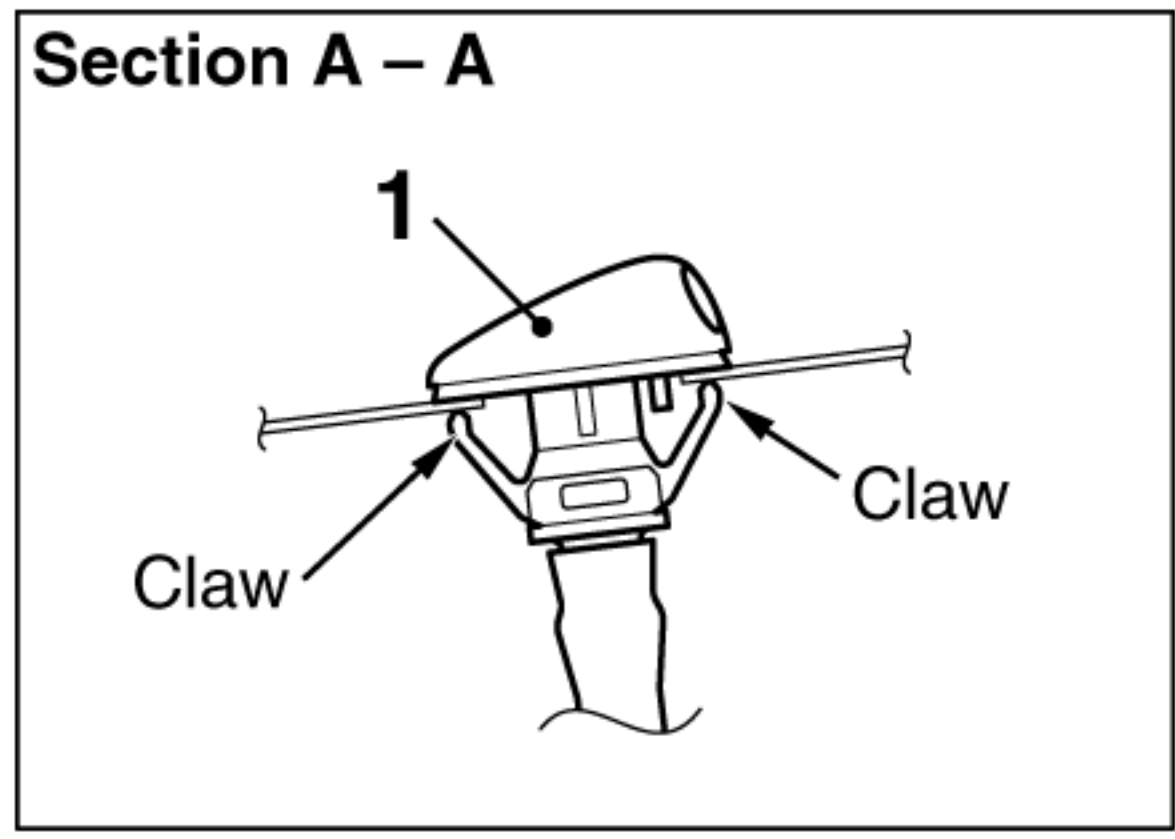

AC507117

Front bumper assembly

Splash shield

Splash shield

18 ± 7 N·m

18 ± 7 N·m