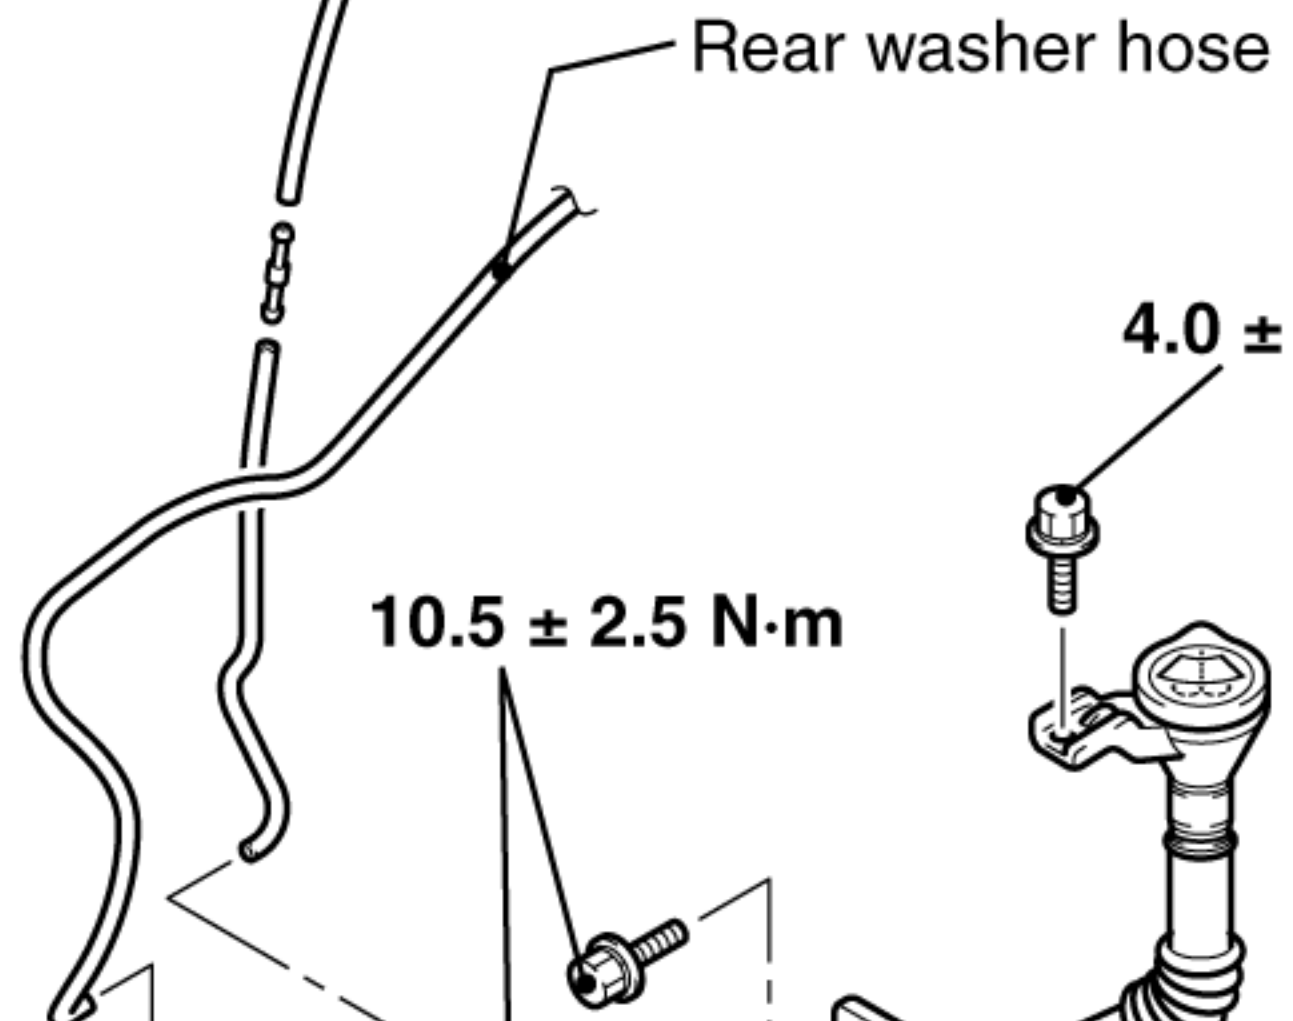

AC507117

Front bumper assembly

Splash shield

Splash shield

18 ± 7 N·m

18 ± 7 N·m