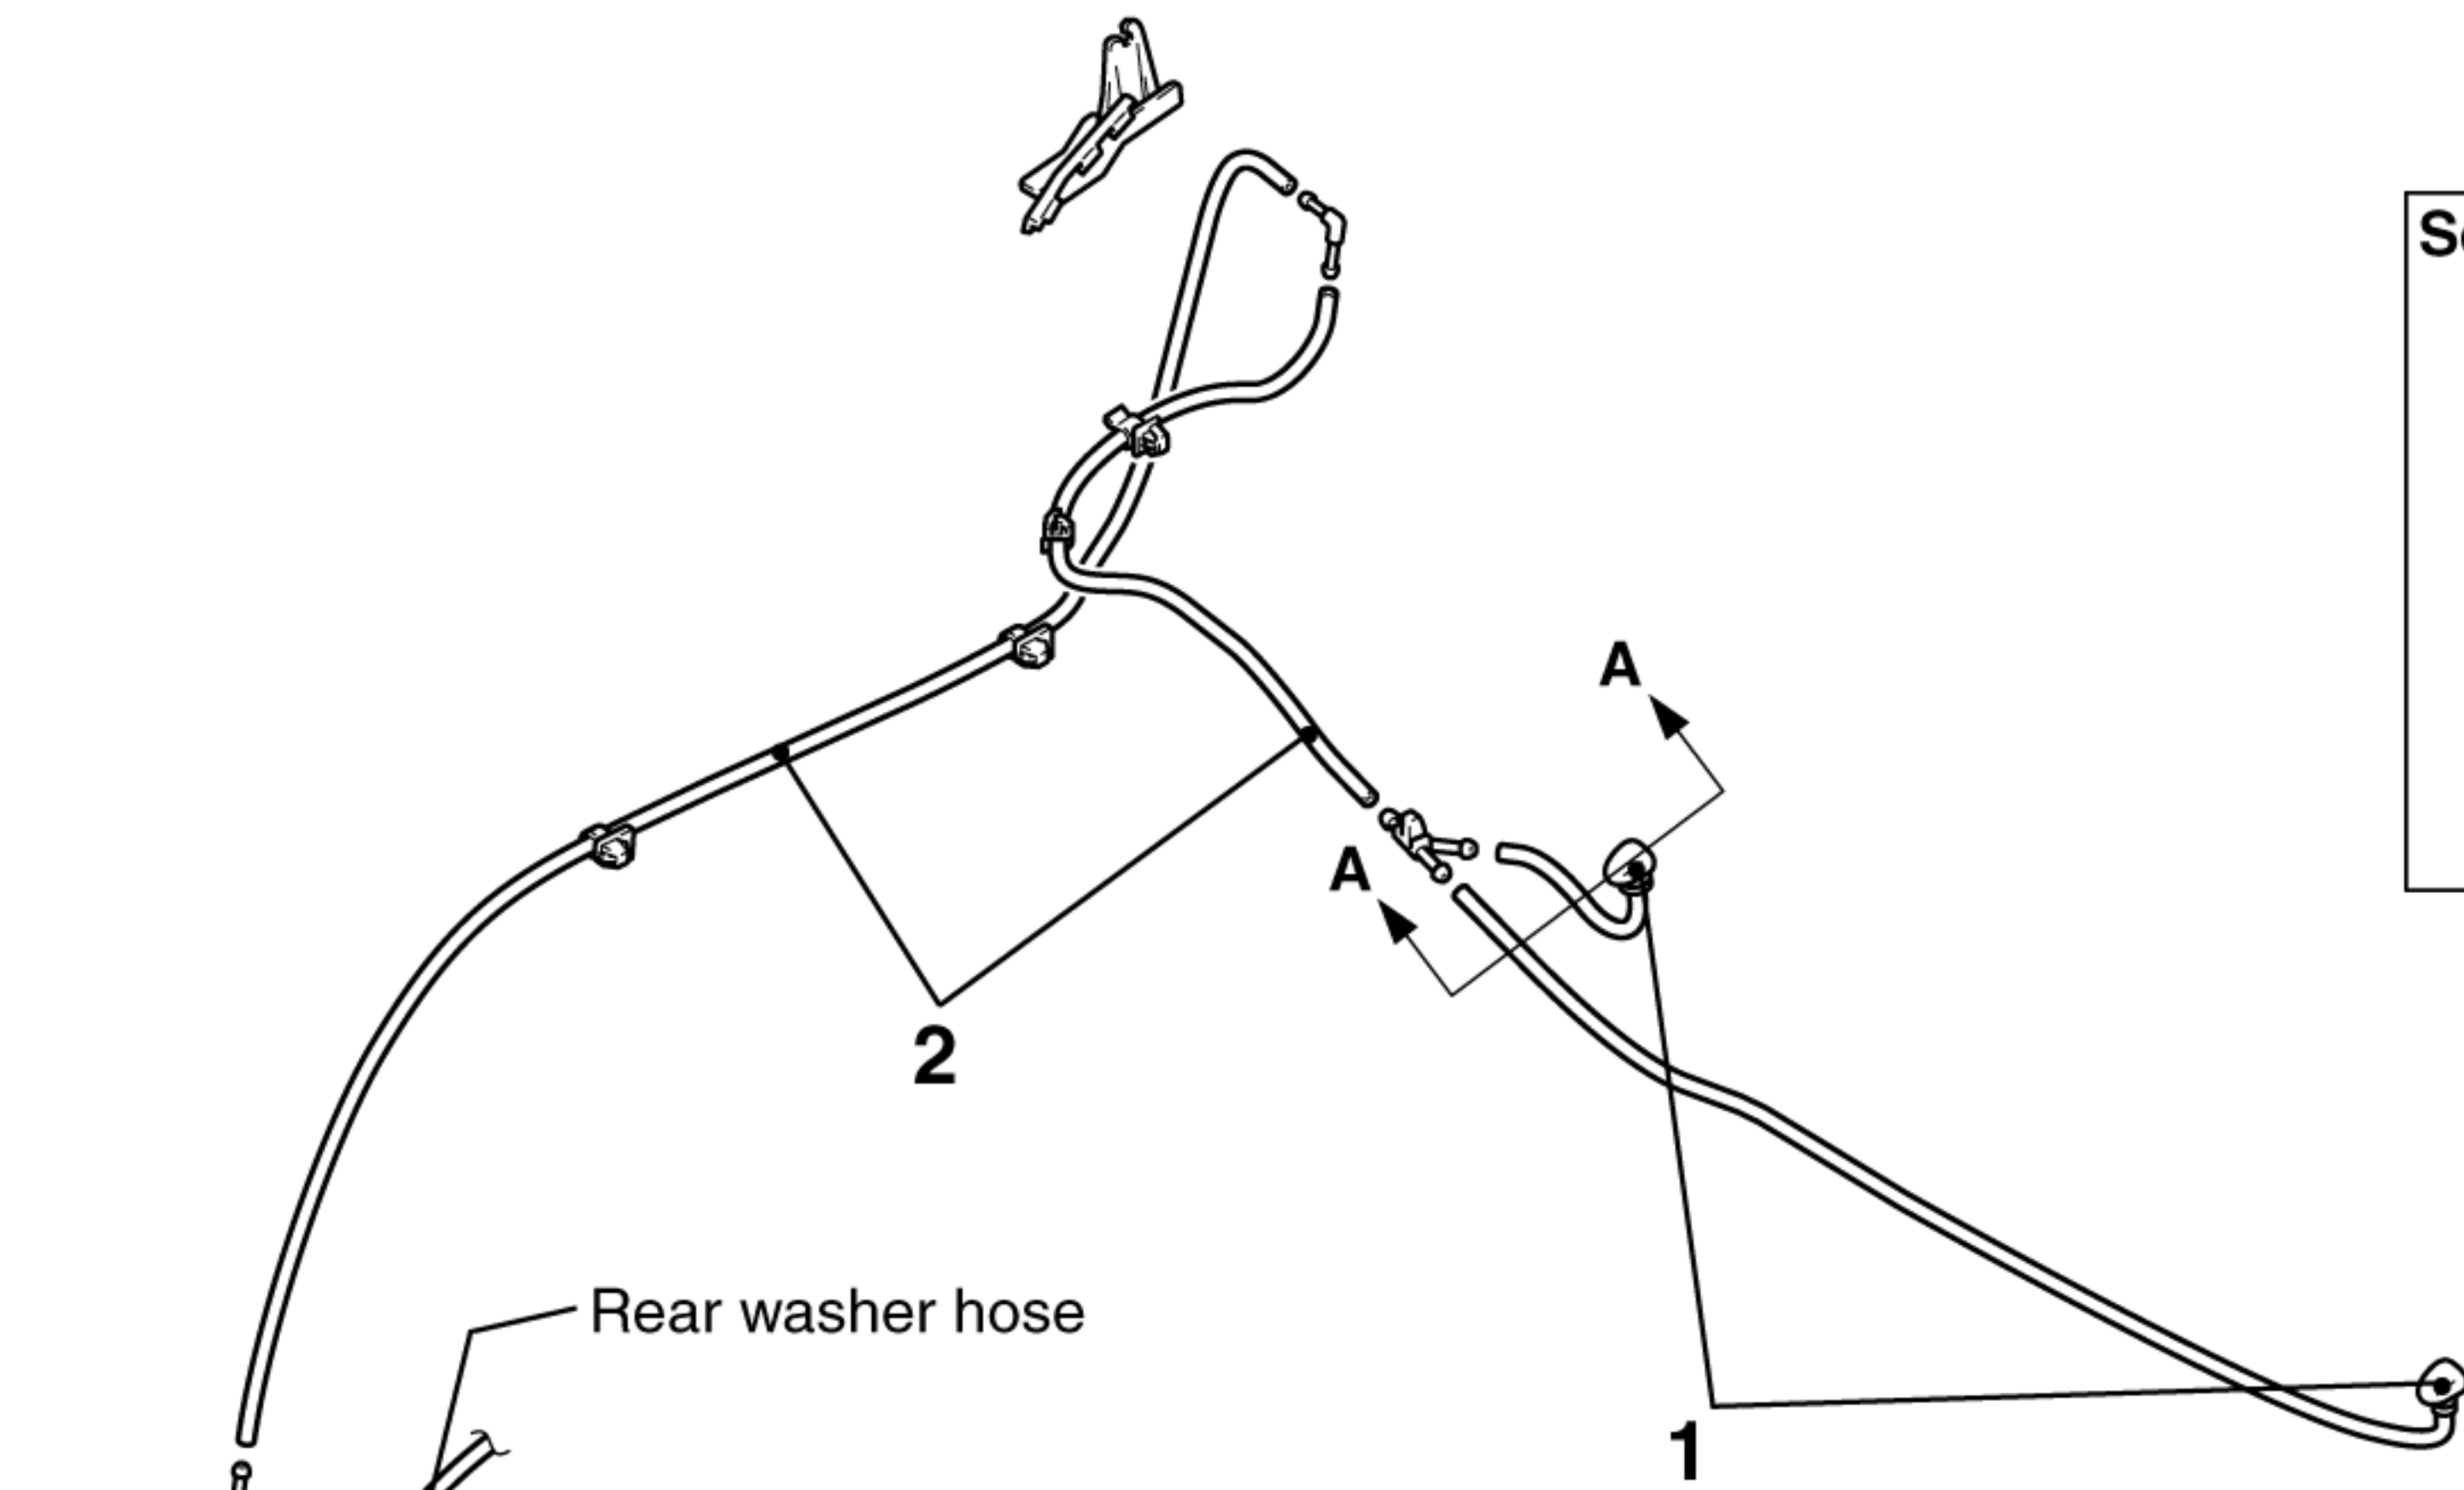

AC507117

Front bumper assembly

Splash shield

Splash shield

18 ± 7 N·m

18 ± 7 N·m