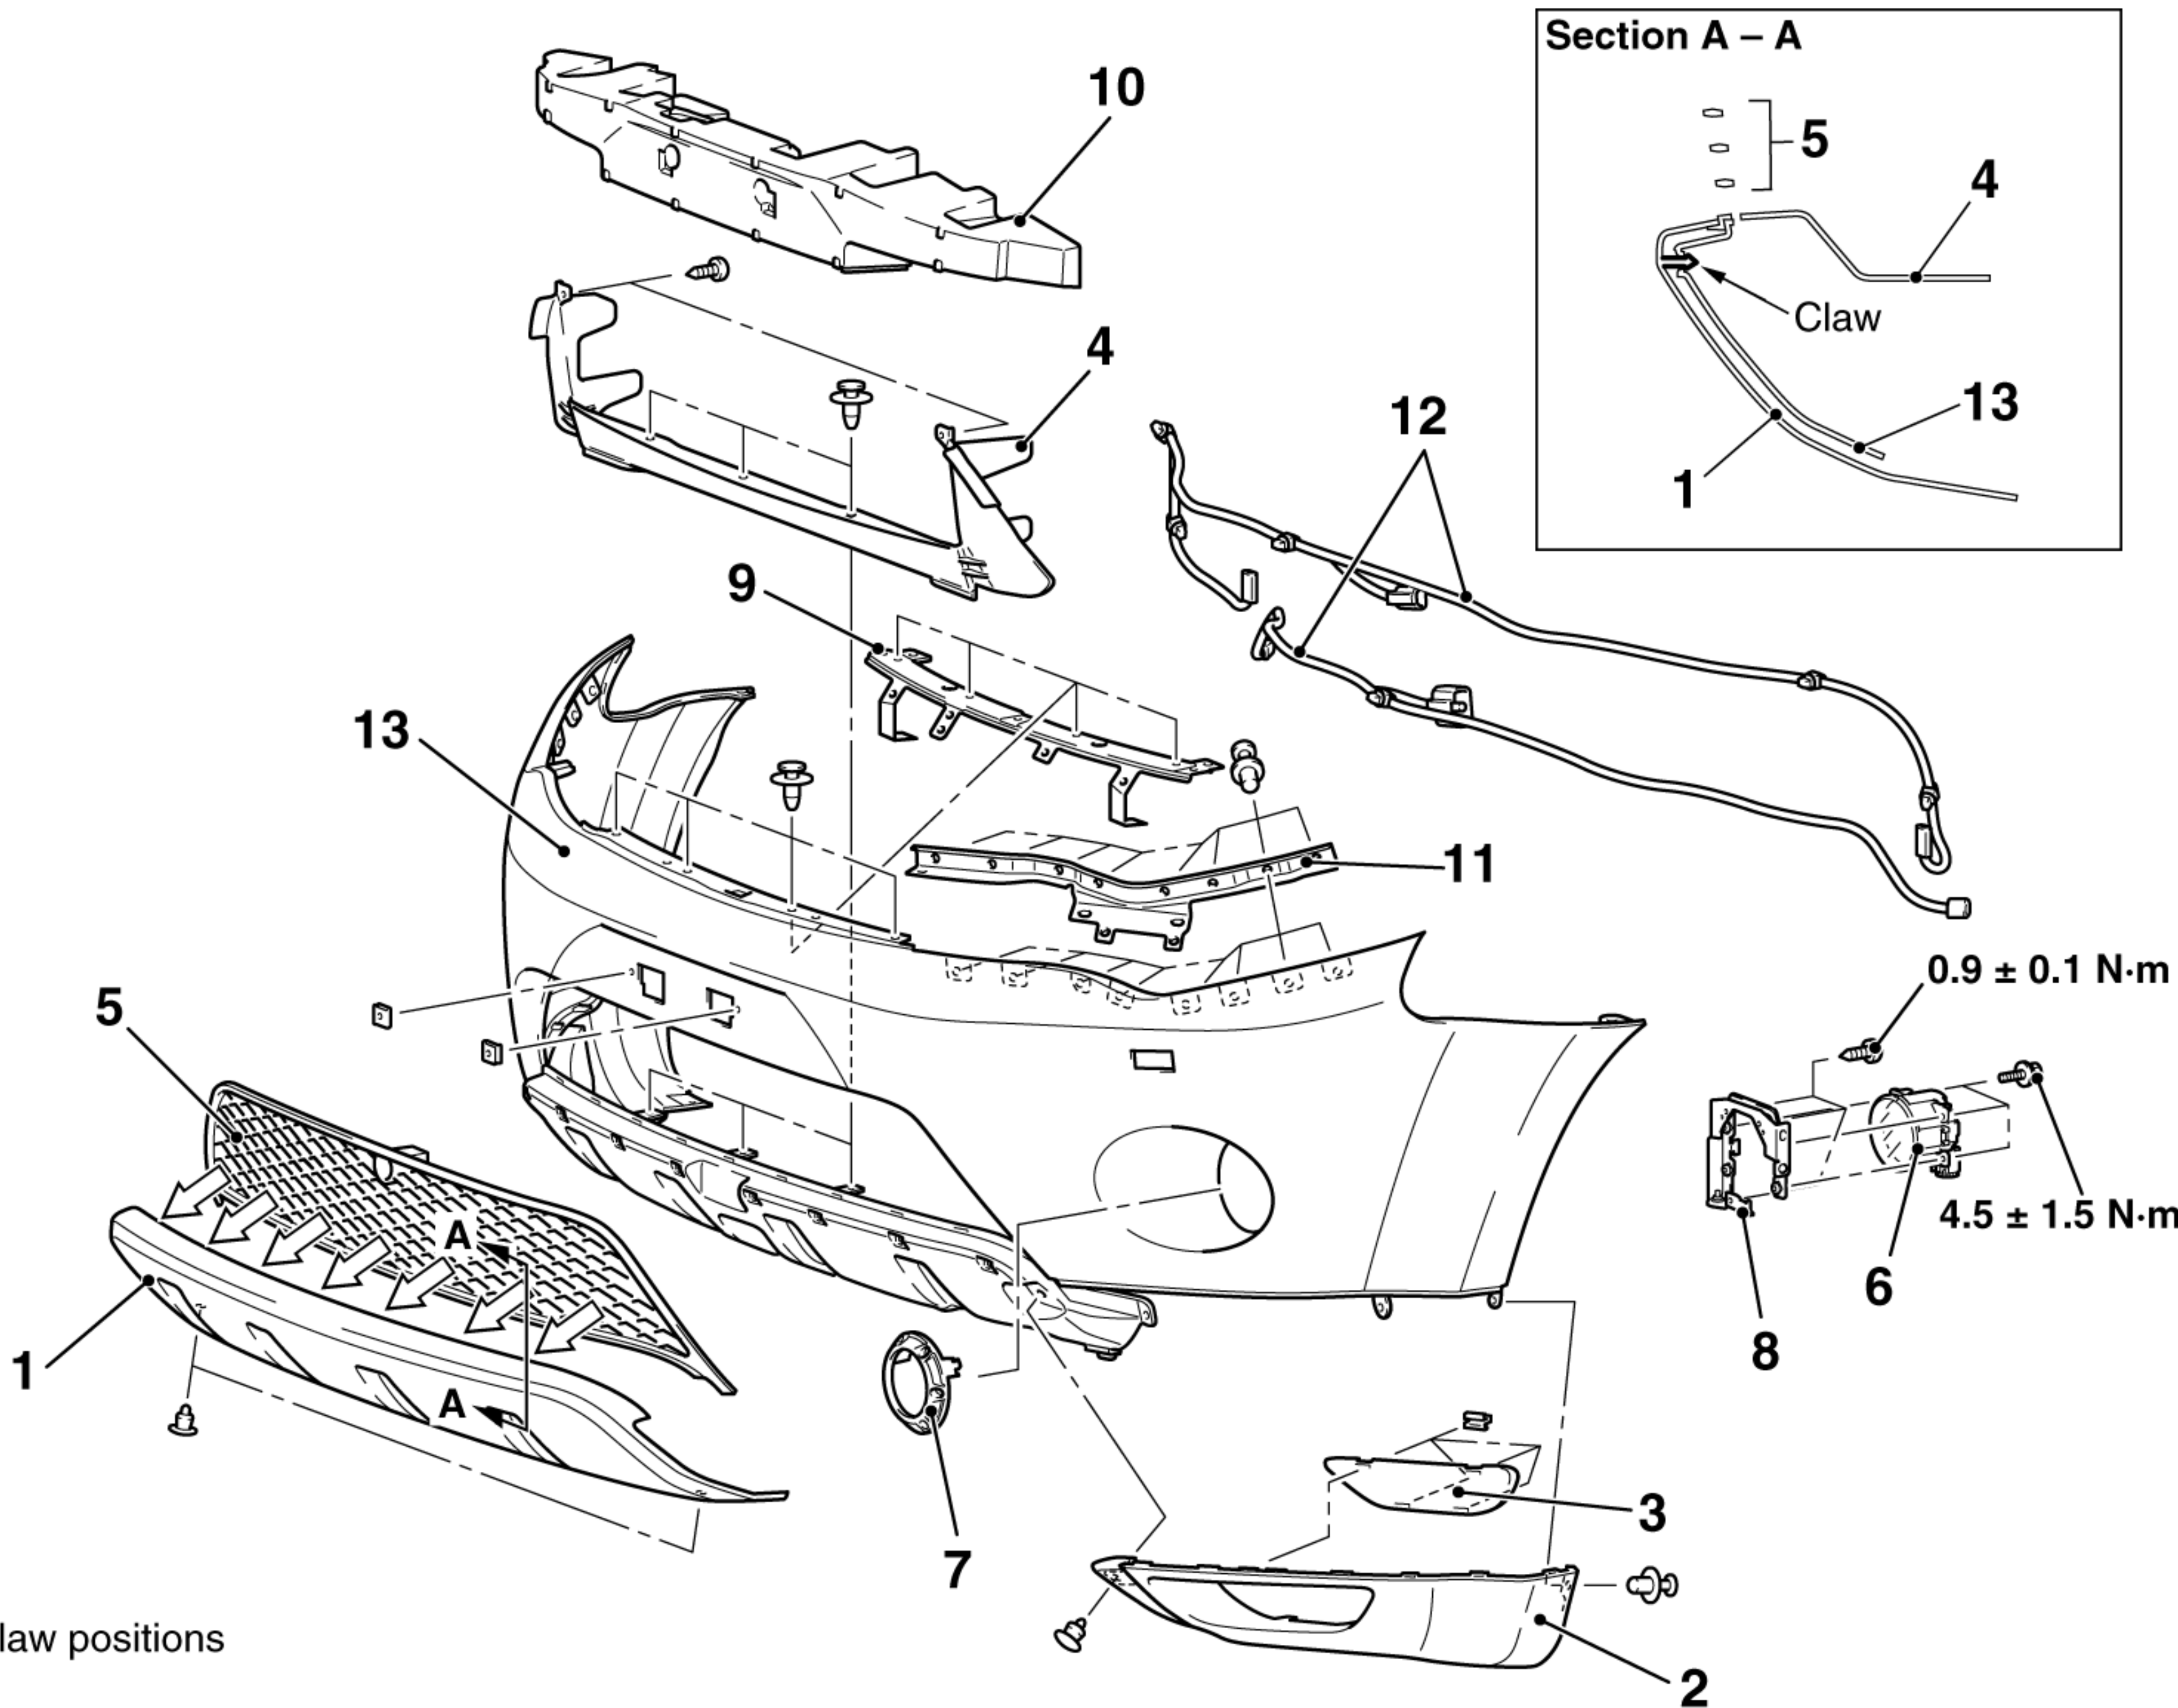

AC507117

Front bumper assembly

Splash shield

Splash shield

18 ± 7 N·m

18 ± 7 N·m