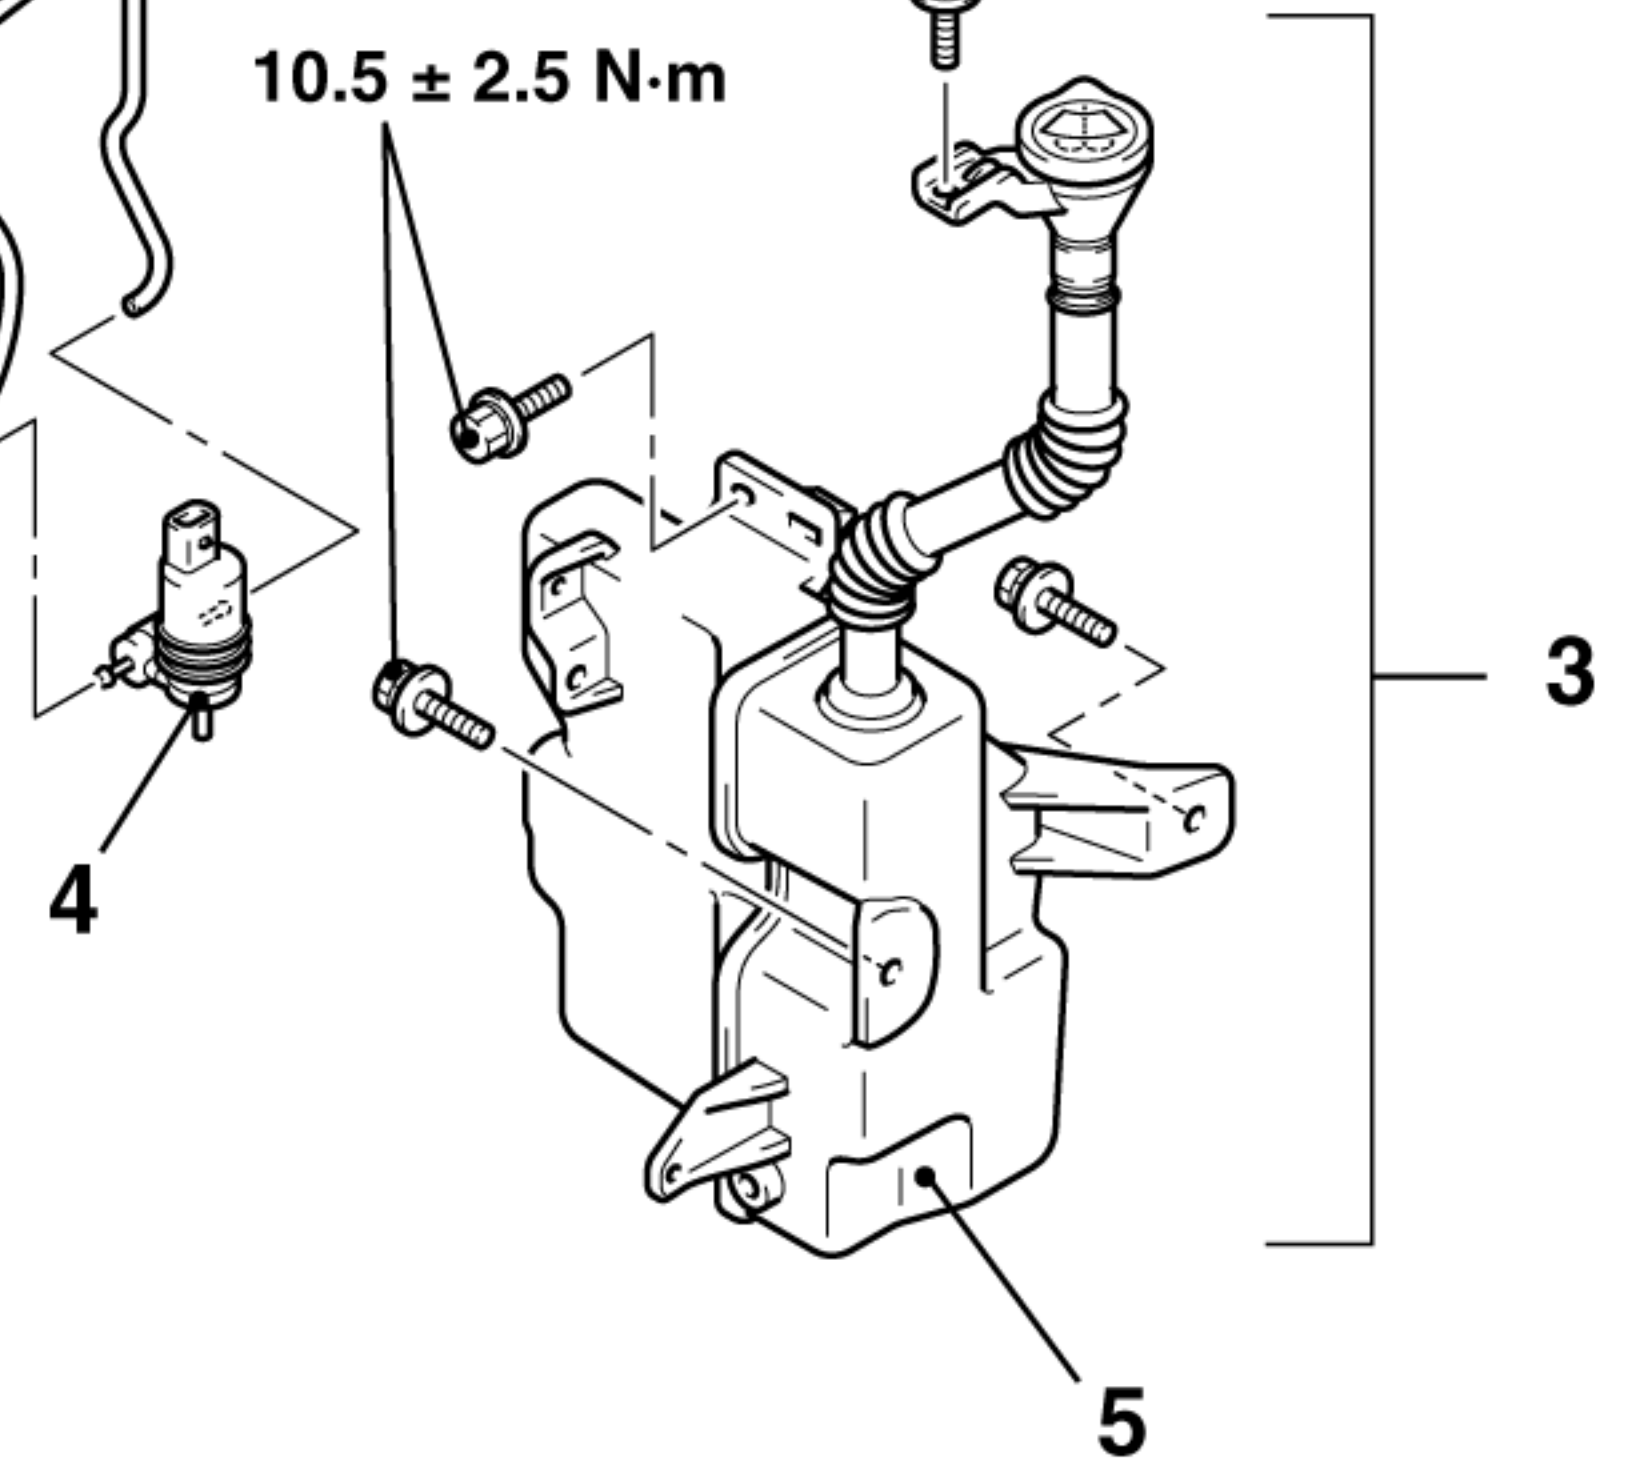

AC507117

Front bumper assembly

Splash shield

Splash shield

18 ± 7 N·m

18 ± 7 N·m