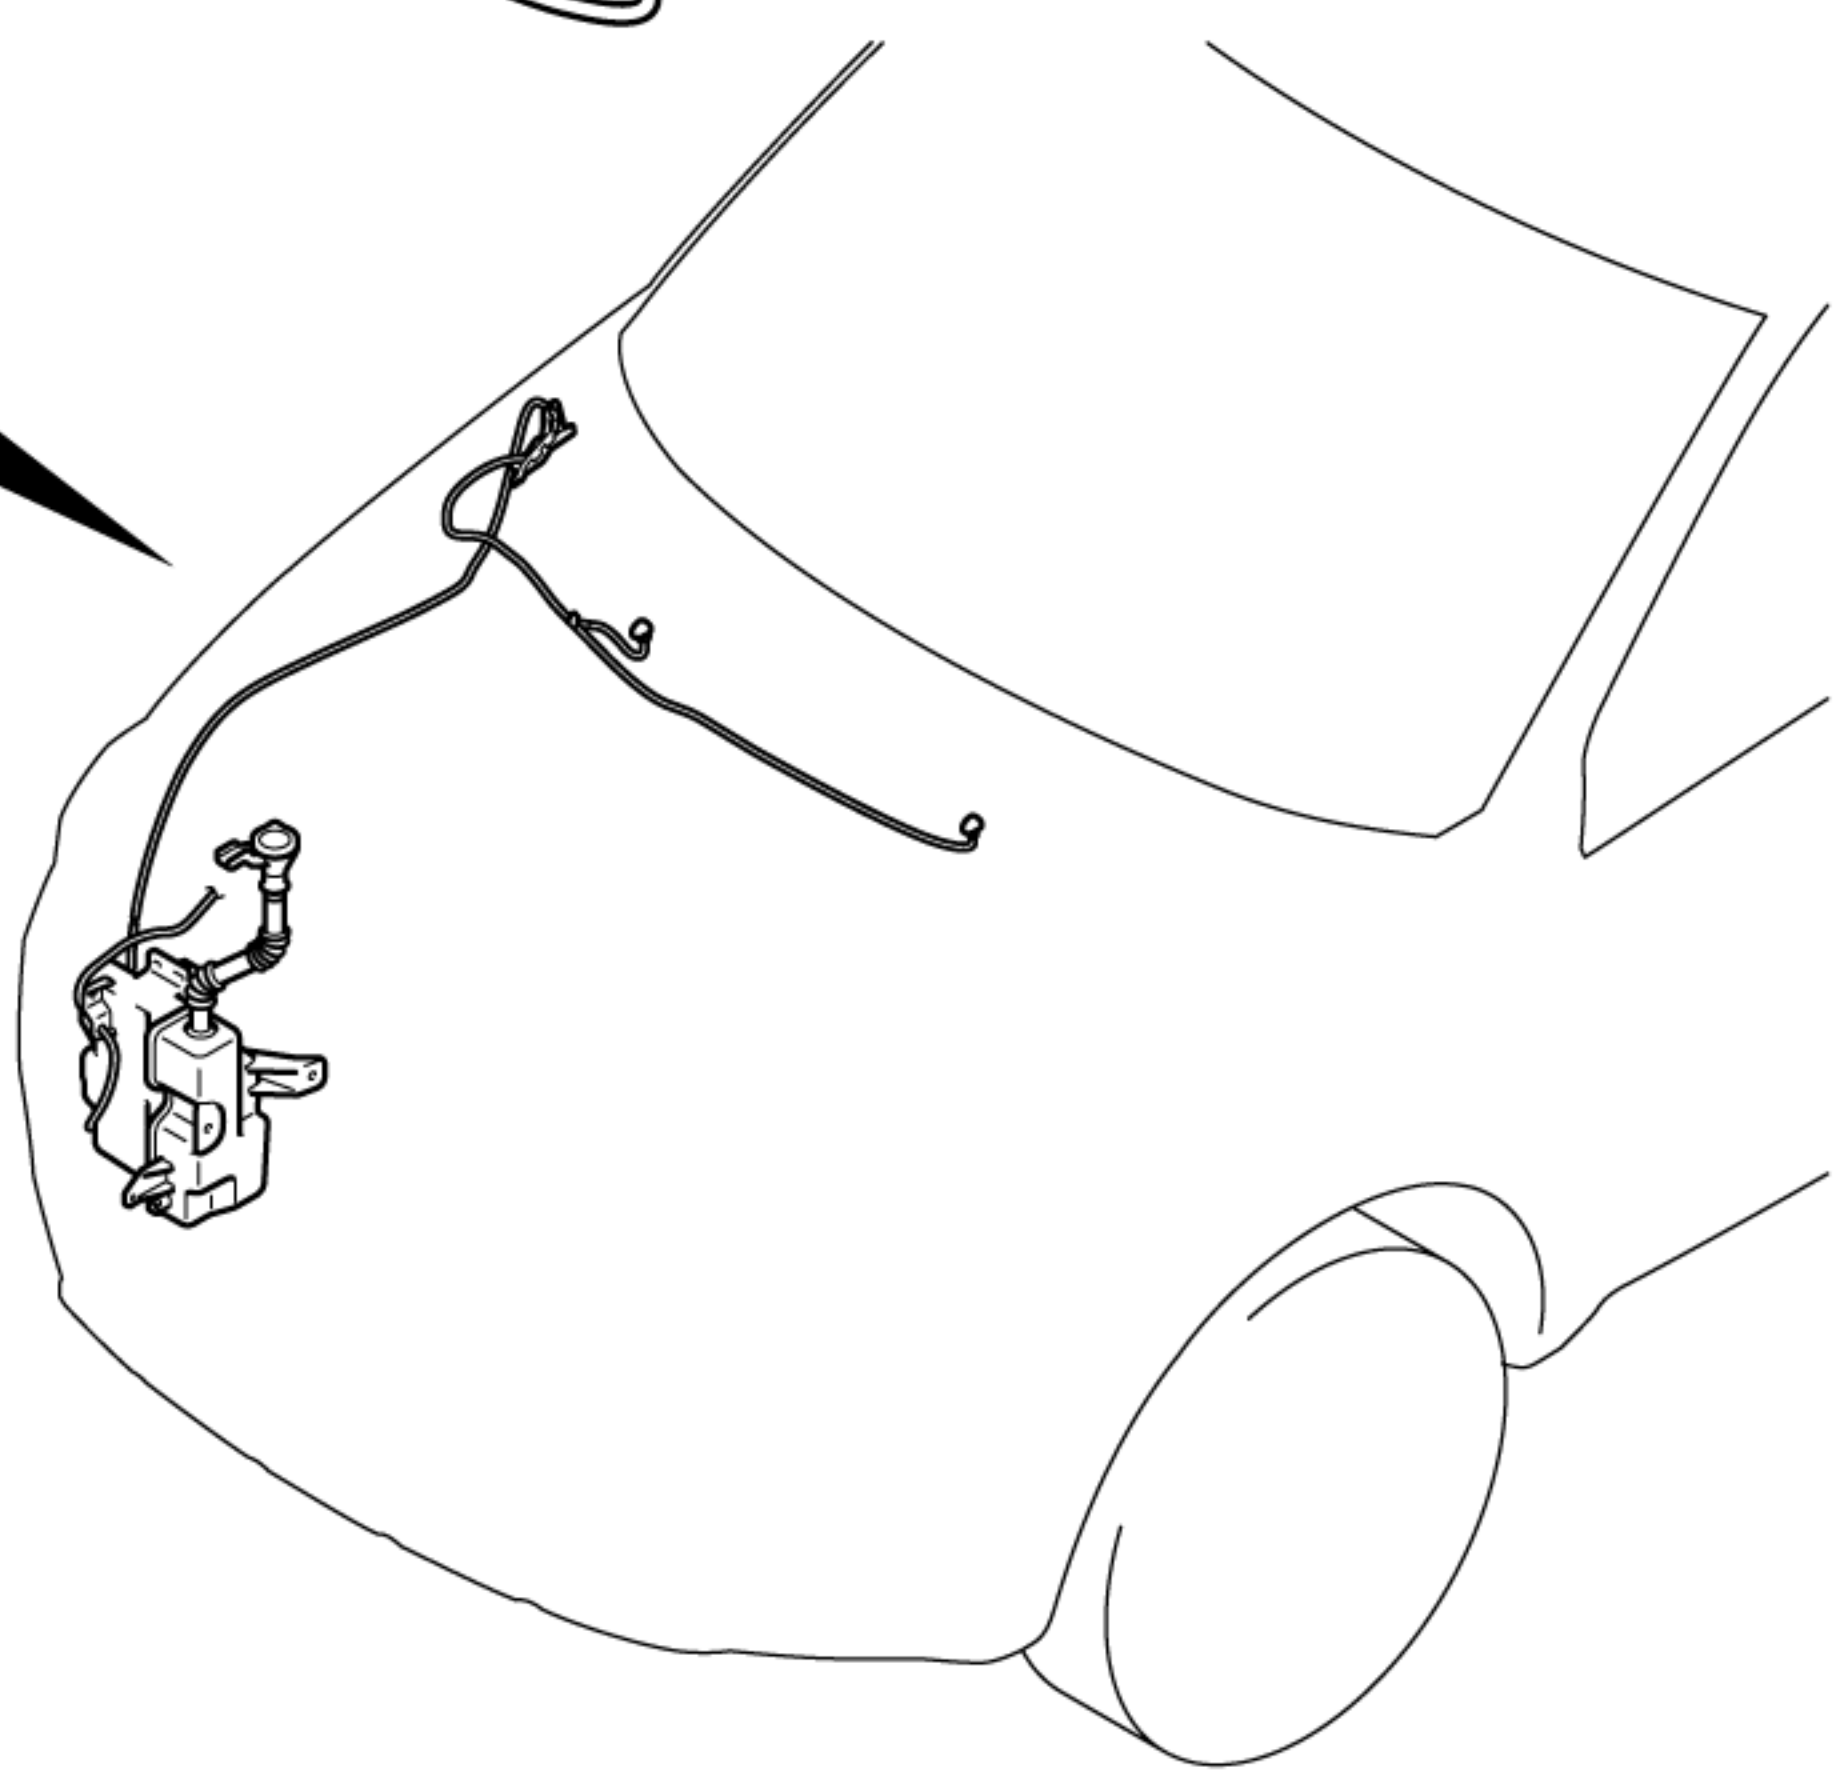

AC507117

Front bumper assembly

Splash shield

Splash shield

18 ± 7 N·m

18 ± 7 N·m