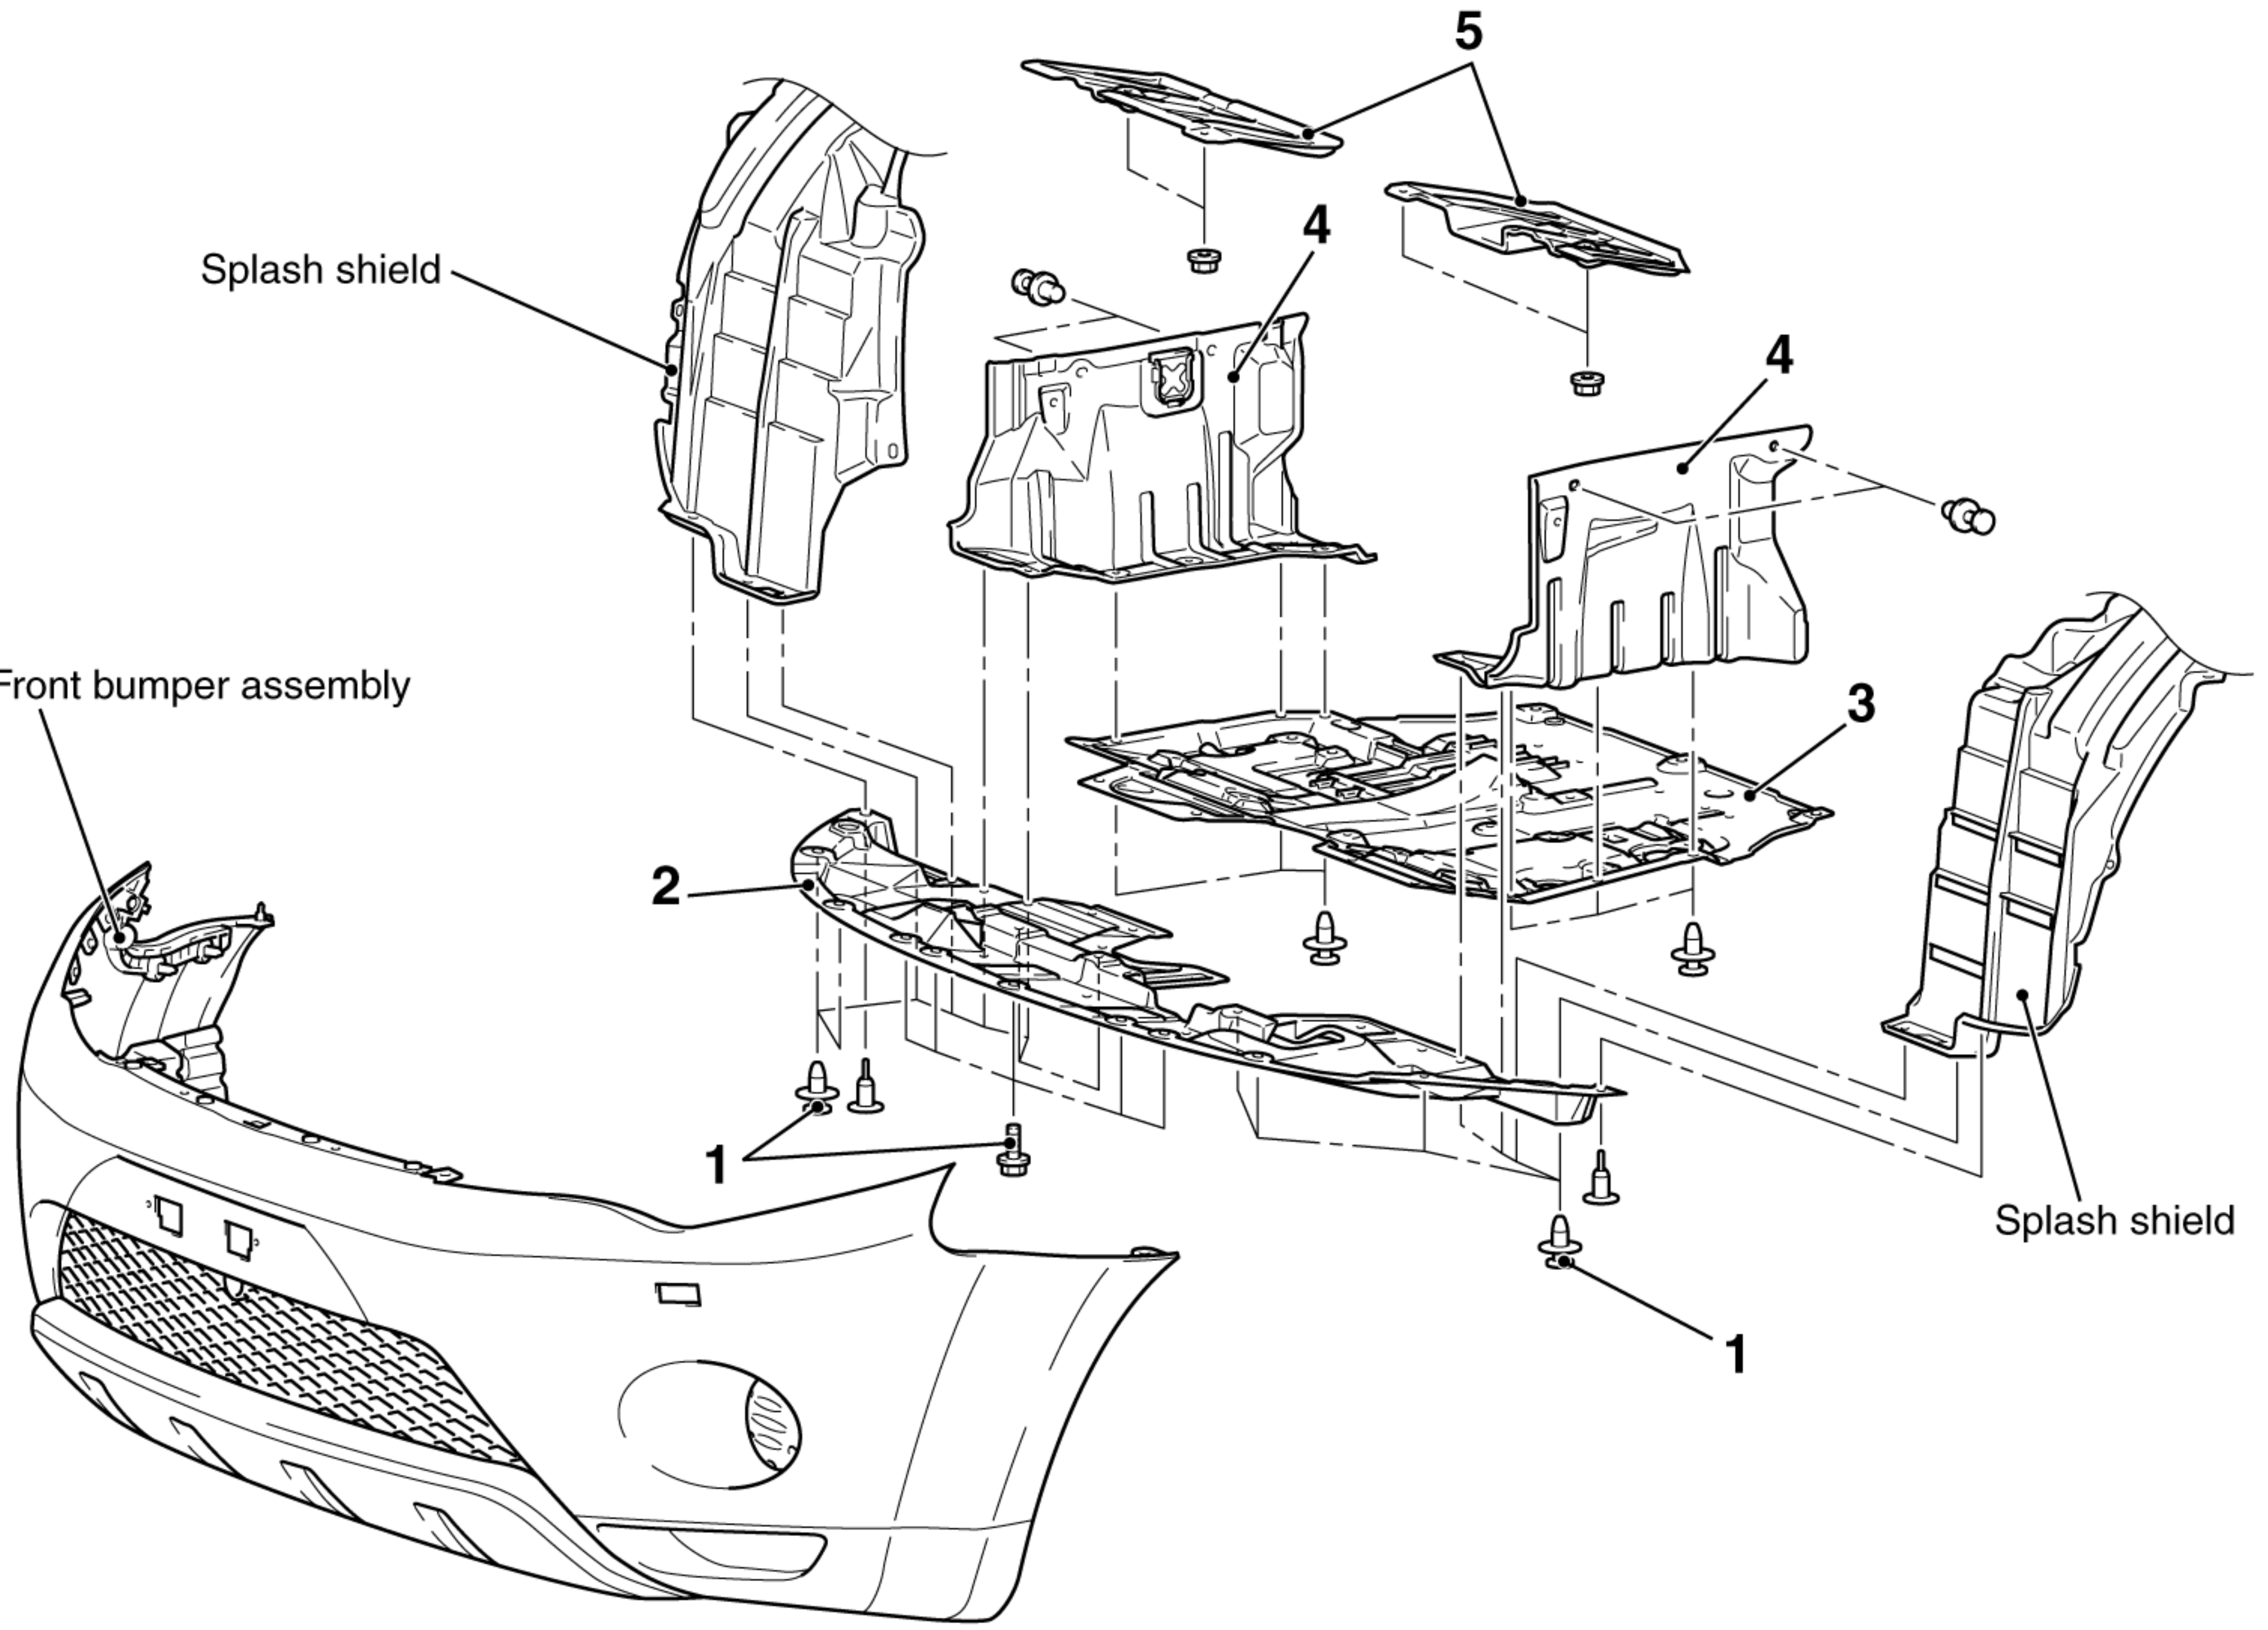

AC507117

Front bumper assembly

Splash shield

Splash shield

18 ± 7 N·m

18 ± 7 N·m